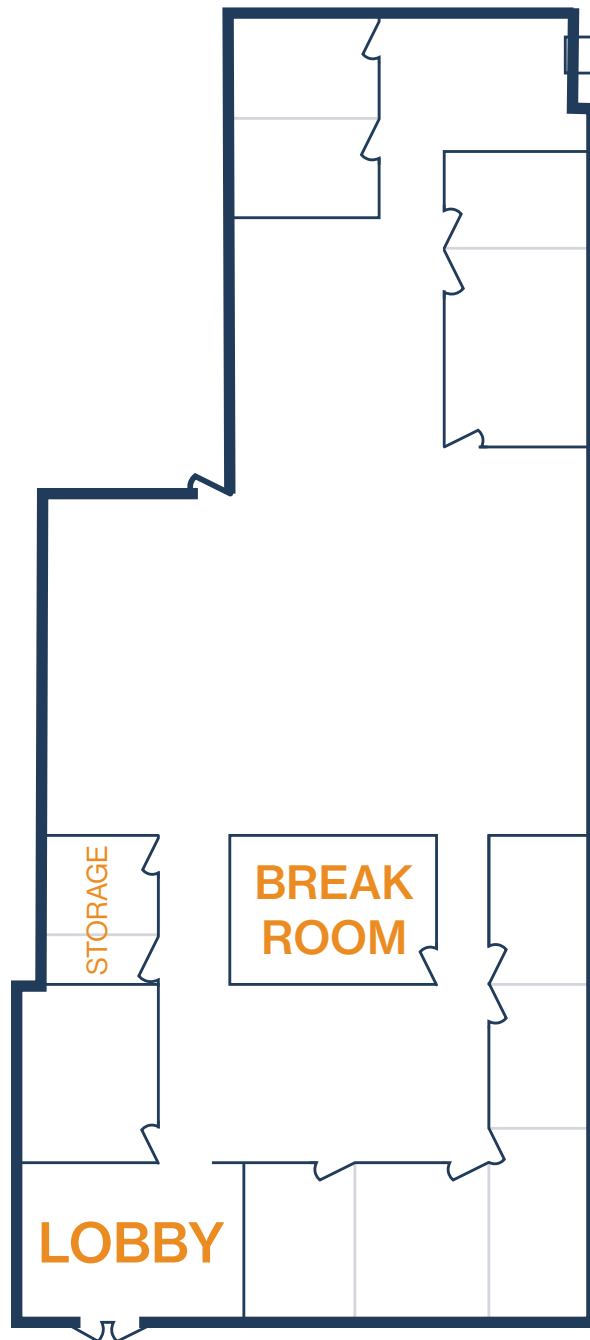

# CLEAR LAKE TECH CENTER

555 FORGE RIVER RD & 17146 – 17155 FEATHER CRAFT LN, WEBSTER, TX 77598

**2 MILES  
FROM NASA**

**GREAT ACCESS  
TO I-45**

**TILT-WALL  
CONSTRUCTION**

**3-PHASE POWER**

**6,951 SF SUITE  
AVAILABLE**

## SITE PLAN

**RYAN YOUNG**

281.584.3320

RYAN.YOUNG@FORT-COMPANIES.COM

This information is deemed reliable, however, Fort makes no guarantee, warranties, or representations as to the completeness or accuracy thereof.

## FLOOR PLAN — AVAILABLE IMMEDIATELY

» 6,951 SF Total Available

**RYAN YOUNG**

281.584.3320

RYAN.YOUNG@FORT-COMPANIES.COM