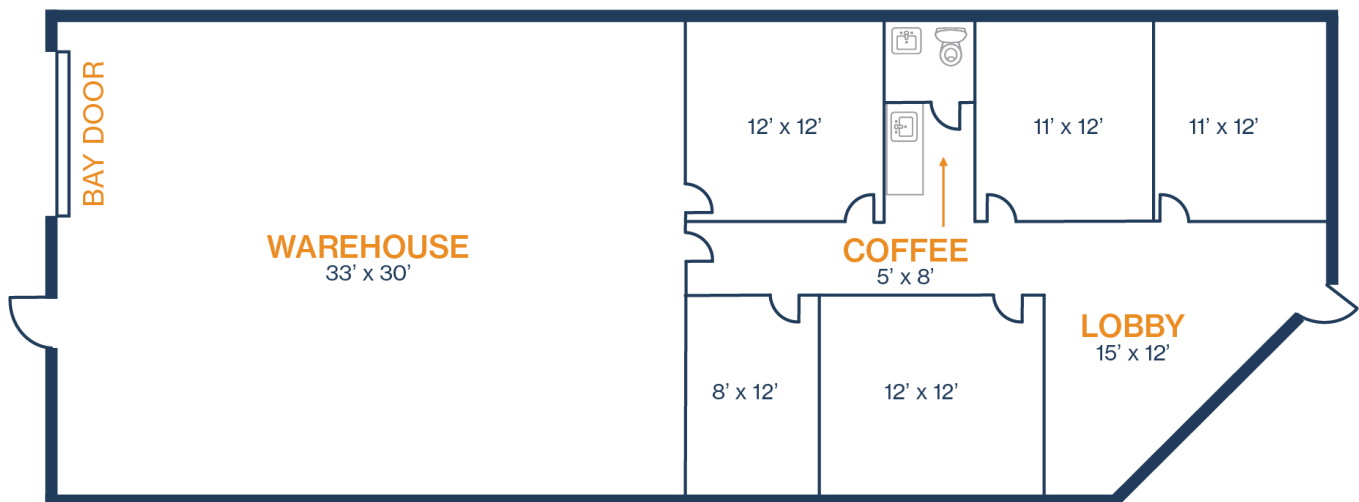

FORT
LEASING

GREENBRIAR BUSINESS CENTER

3727 GREENBRIAR DR
STAFFORD, TEXAS 77477

UNIT 117 – 2,421 SF

1,421 SF OFFICE / 1,000 SF WAREHOUSE

- (1) Grade Level Door
- Insulated Warehouse

THOMAS PFEIFER
832.405.6369
thomas.pfeifer@fort-companies.com

This information is deemed reliable, however, Fort makes no guarantee, warranties, or representations as to the completeness or accuracy thereof.