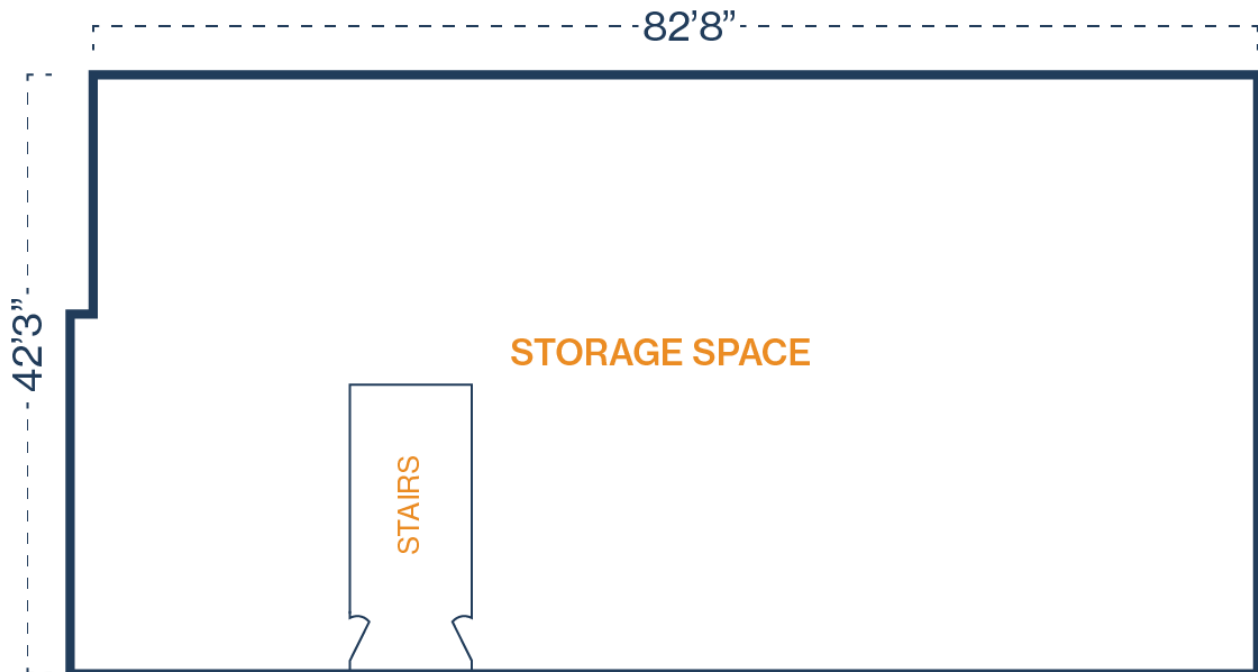

FORT
LEASING

GREENBRIAR BUSINESS CENTER

3727 GREENBRIAR DR
STAFFORD, TEXAS 77477

UNIT 209 – 1,897 SF

- Upstairs Storage

FORT
LEASING

GREENBRIAR BUSINESS CENTER

3727 GREENBRIAR DR
STAFFORD, TEXAS 77477