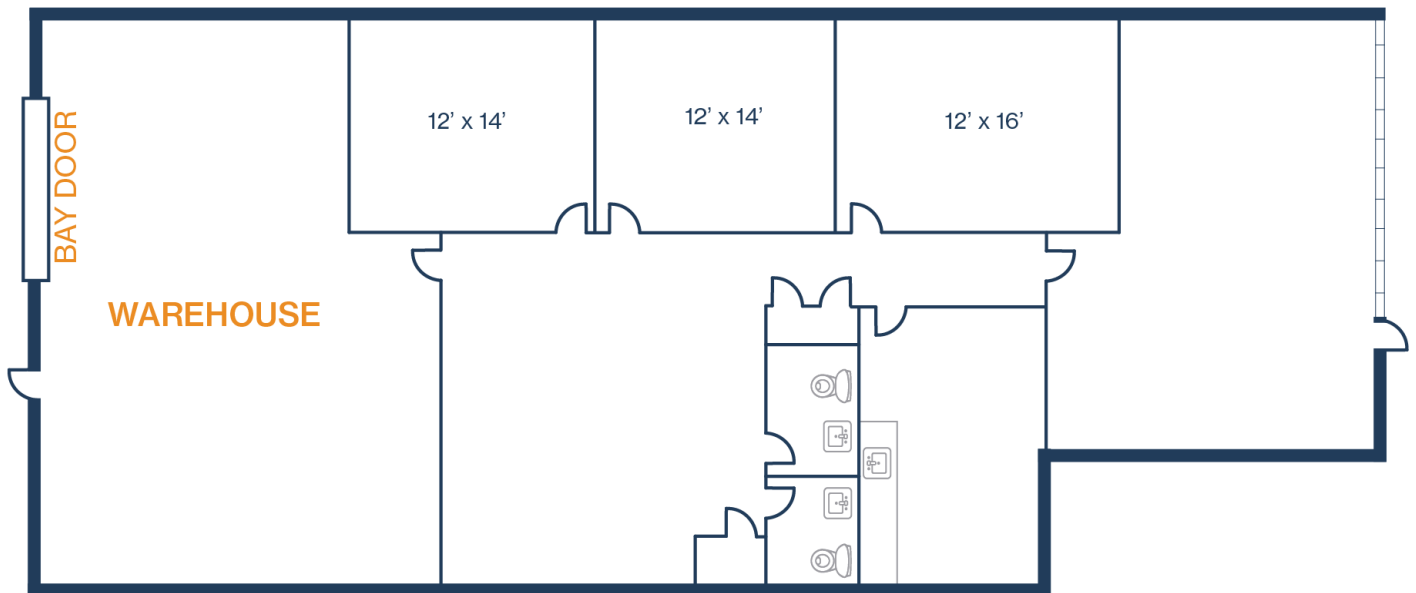

UNIT 208 – 2,567 SF

1,810 SF OFFICE / 757 SF WAREHOUSE

- (1) Grade Level Door

THOMAS PFEIFER
832.405.6369
thomas.pfeifer@fort-companies.com

This information is deemed reliable, however, Fort makes no guarantee, warranties, or representations as to the completeness or accuracy thereof.