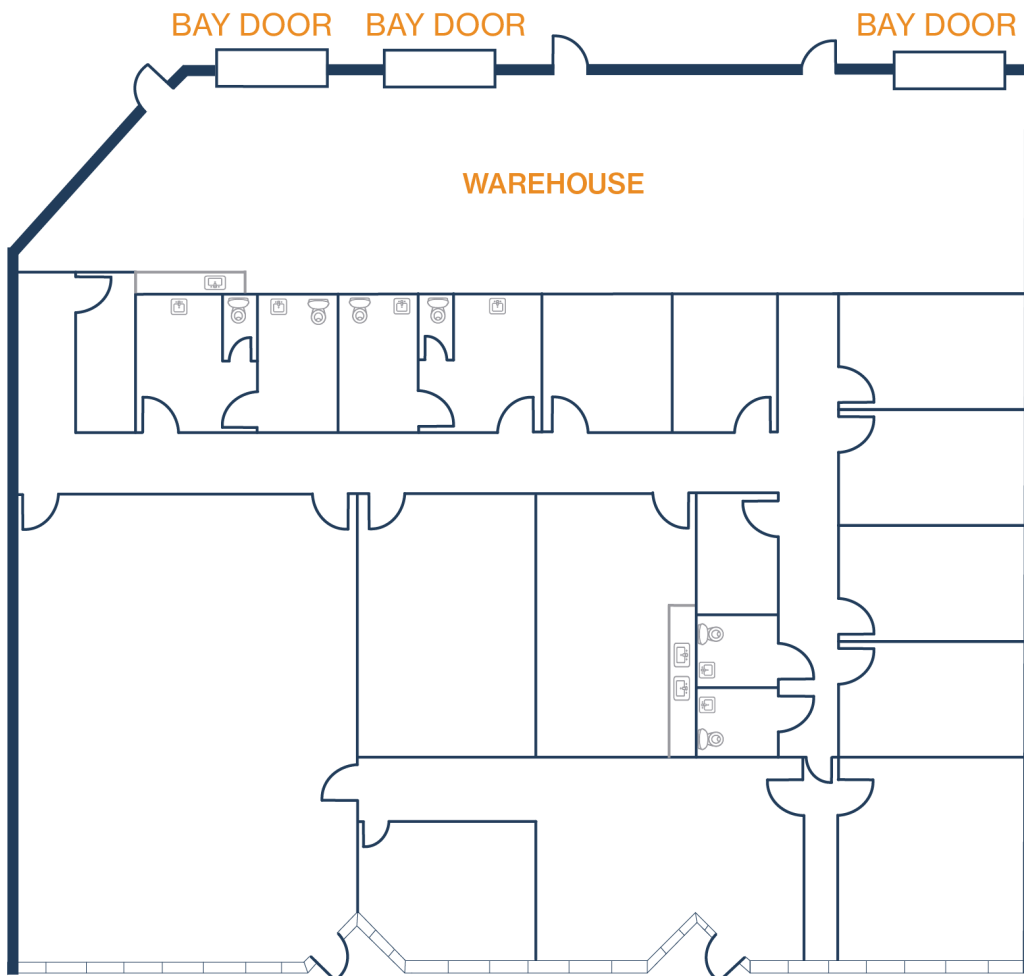

FORT
LEASING

GREENBRIAR BUSINESS CENTER

3727 GREENBRIAR DR
STAFFORD, TEXAS 77477

UNIT 209 – 1,897 SF

- Upstairs Storage

FORT
LEASING

GREENBRIAR BUSINESS CENTER

3727 GREENBRIAR DR
STAFFORD, TEXAS 77477

UNIT 100 – 7,366 SF

5,666 SF OFFICE / 1,700 SF WAREHOUSE

THOMAS PFEIFER
832.405.6369
thomas.pfeifer@fort-companies.com

This information is deemed reliable, however, Fort makes no guarantee, warranties, or representations as to the completeness or accuracy thereof.